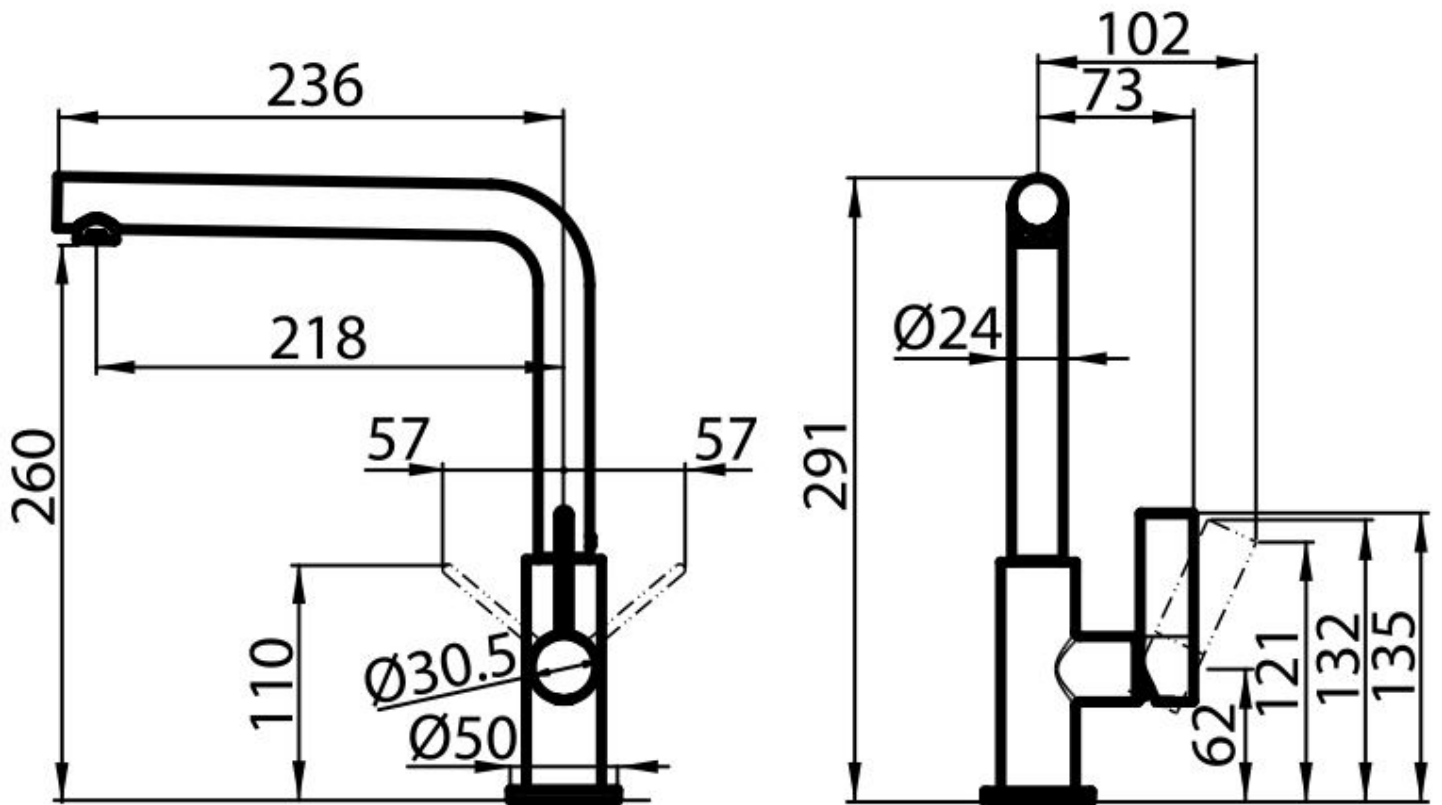

TECHNICAL DATA